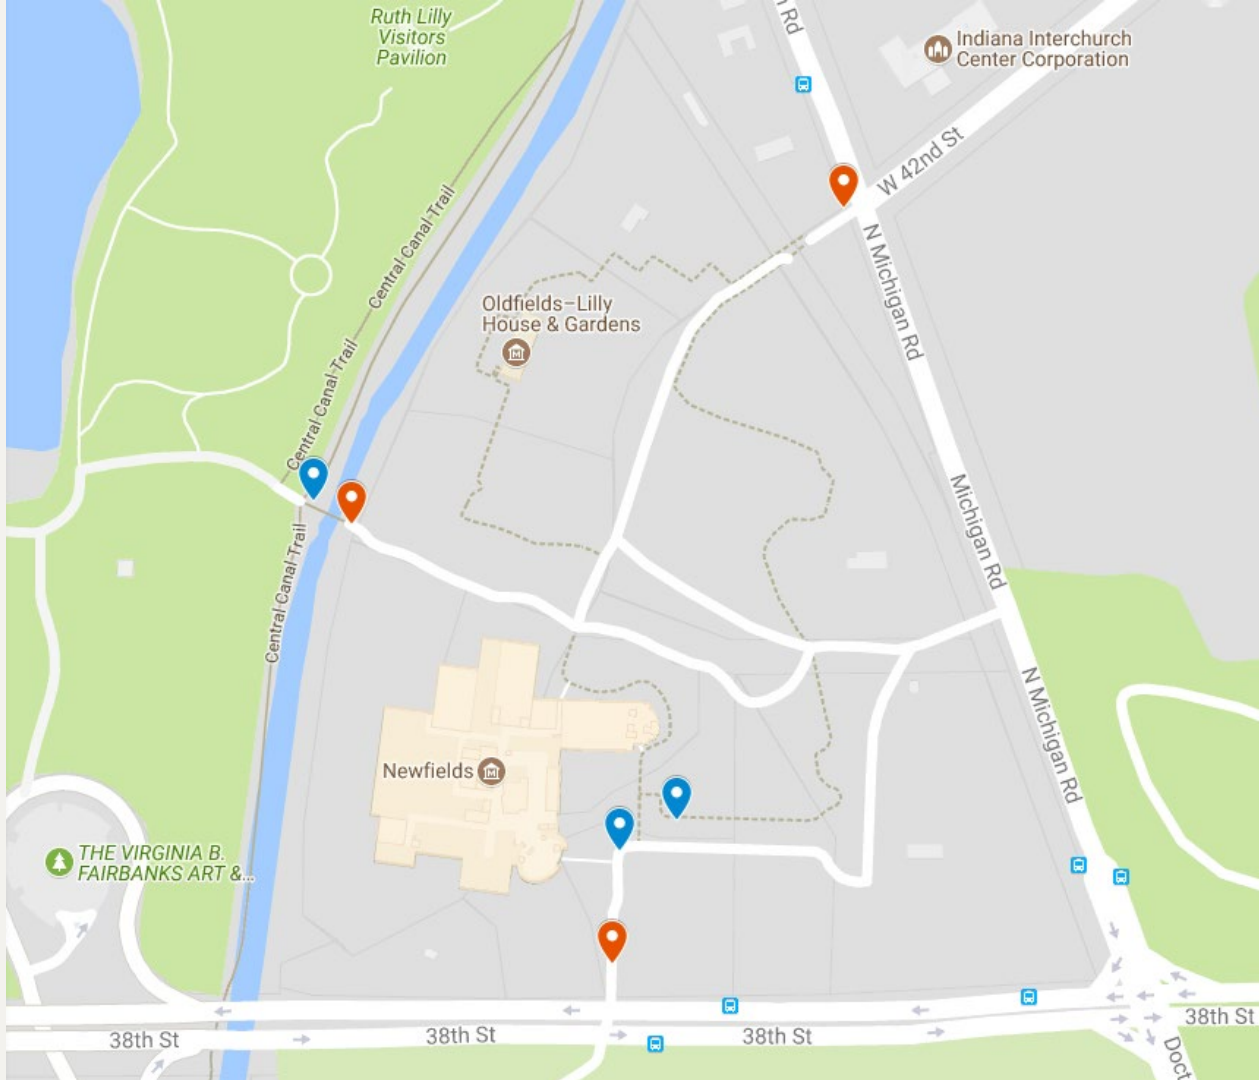

Times: 8:00 – 6:00 pm

Bus Drop off /Pick up Location: 38th Street
Fair Gate

W 51st St

Cold Spring Rd

Butler University

MERIDIAN-KESSLER

Spring Hill
International School of Indiana

W 44th St

OLDFIELDS

WOODSTOCK

Crown Hill Funeral Home and Cemetery

E 40th St

Indiana State Fairgrounds

Newfields

38th St

38th St

38th St

38th St

119

65

Woodstock Club

CROWN HILL

WATSON-MCCORD

MAPLETON - FALL CREEK

Marian University

E Fall Creek Pkwy N Dr

Ruth Lilly
Visitors
Pavilion

Indiana Interchurch
Center Corporation

Oldfields-Lilly
House & Gardens

Newfields

THE VIRGINIA B.
FAIRBANKS ART &...

Central Canal Trail
Central Canal Trail
Central Canal Trail
Central Canal Trail