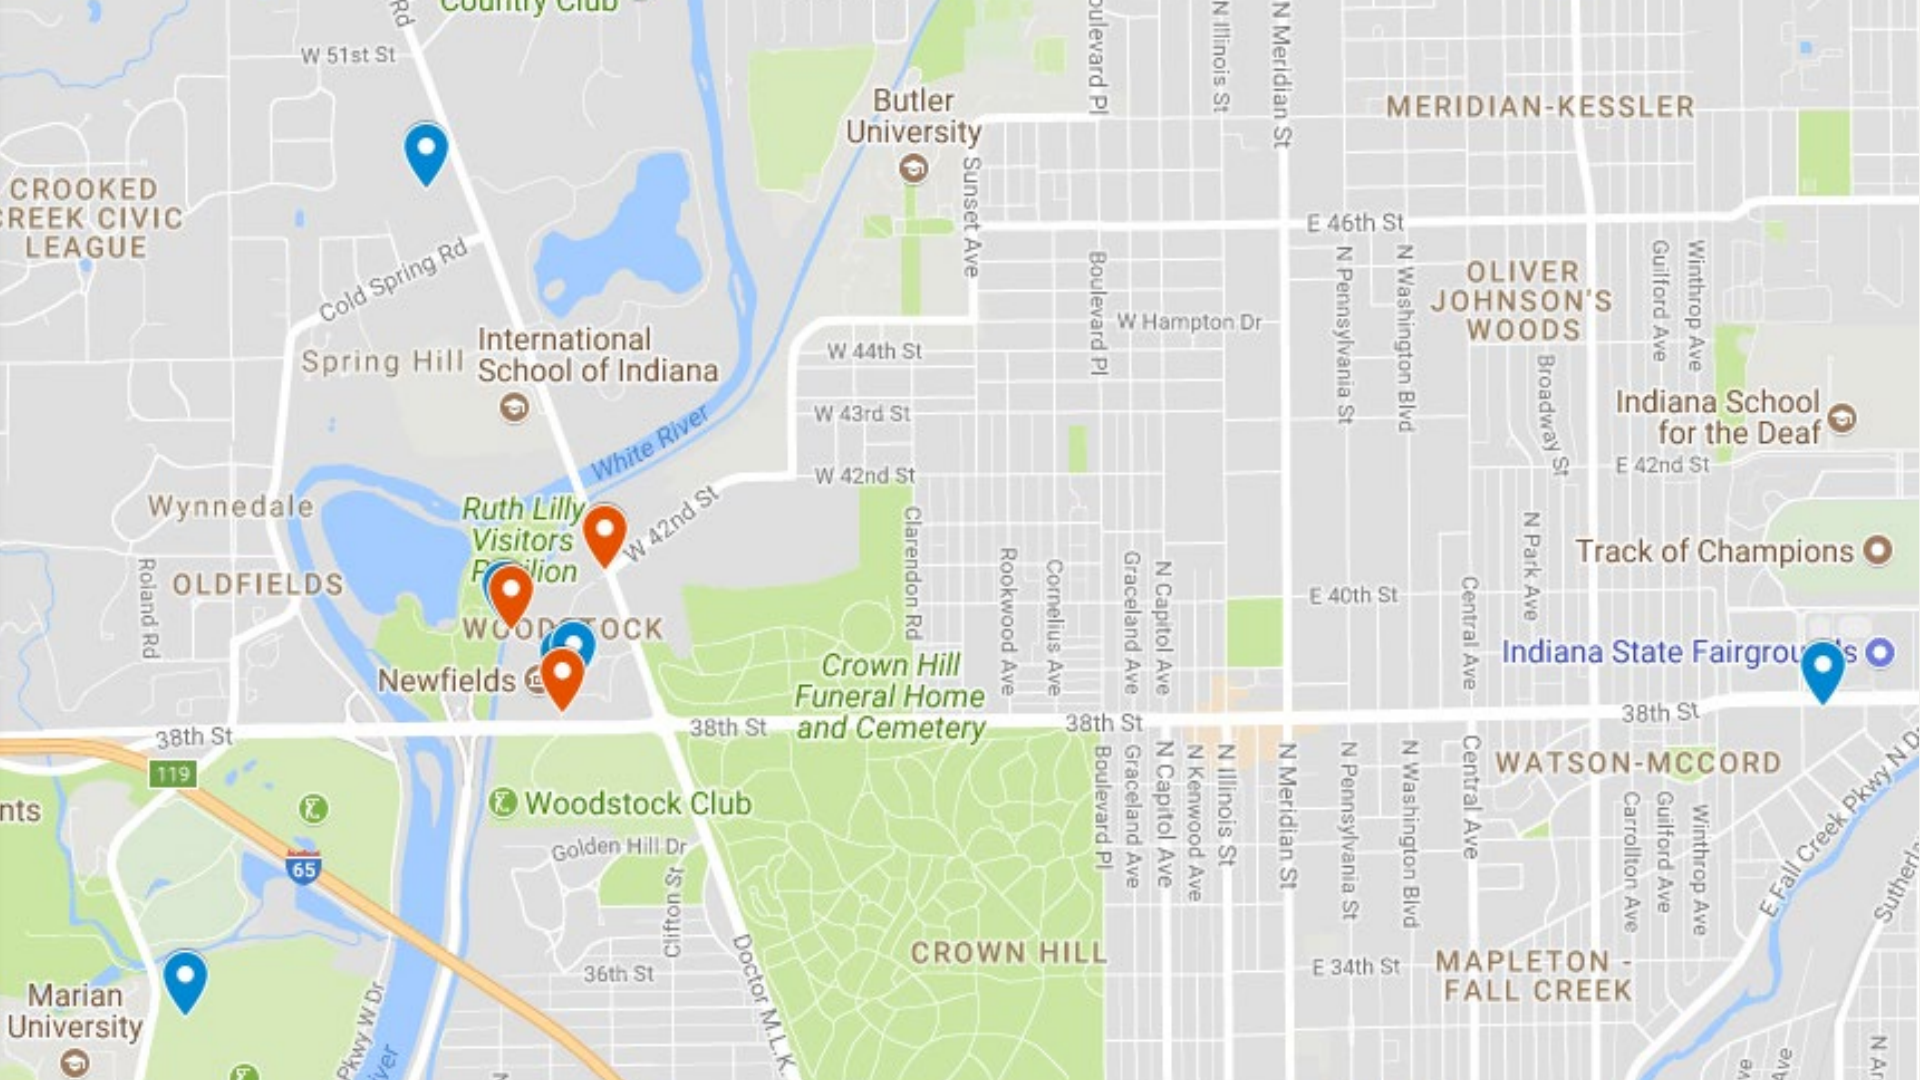

Penrod Arts Fair

PARKING

- **State Fair Grounds – South Parking Lot**

Lot Location: 1201 E. 38th Street

Times: 8:00 – 6:00 pm

Bus Drop off /Pick up Location: 38th Street
Fair Gate

- **Light of the World Christian Church**

Lot Location: 4646 N. Michigan Road

Times: 8:00 – 6:00 pm

Bus Drop off /Pick up Location: Michigan
Road Fair Gate

- **Major Taylor Velodrome**

Lot Location: 3649 Cold Spring Road (Please
enter at 3580/3640 Cold Spring Rd.)

Times: 8:00 – 6:00 pm

Bus Drop off /Pick up Location: 38th Street
Fair Gate

W 51st St

Cold Spring Rd

Butler University

MERIDIAN-KESSLER

Spring Hill
International School of Indiana

W 44th St

38th St

38th St

119

65

Woodstock Club

CROWN HILL

WATSON-MCCORD

MAPLETON - FALL CREEK